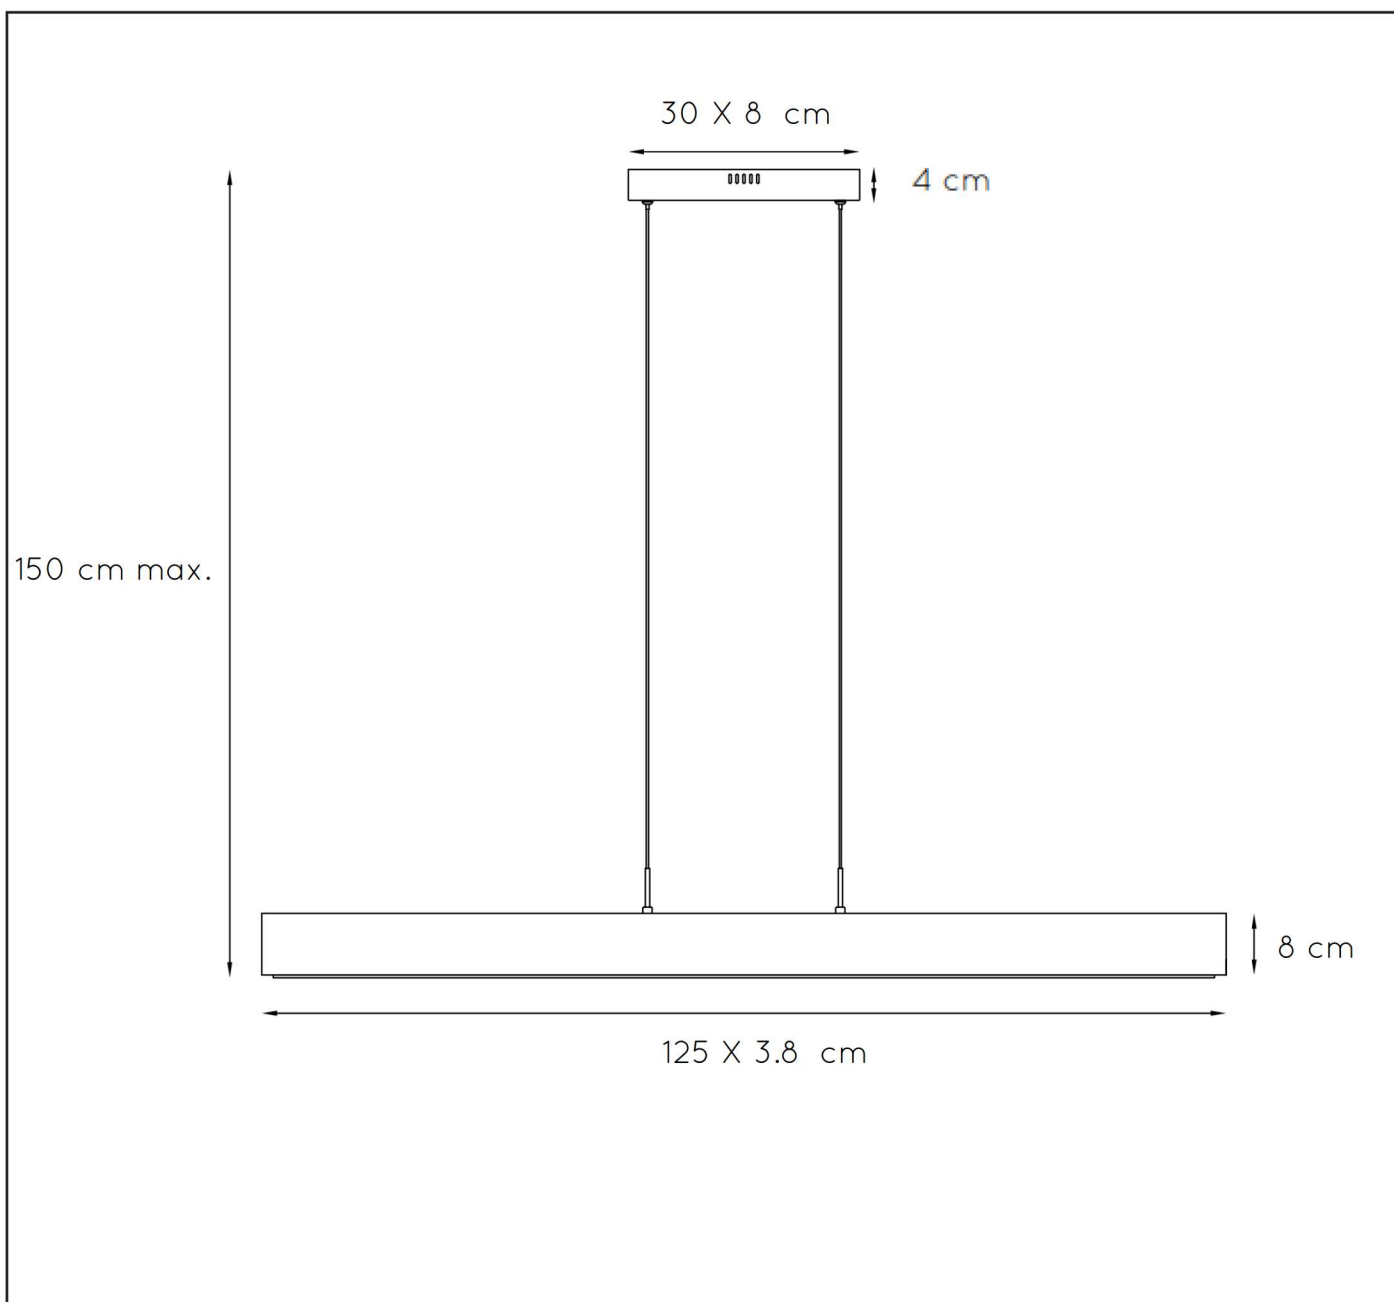

SYTZE-LED

Item number : 48450/32/72

EAN code : 5411212480088

For more specifications, dimensions please visit

www.lucide.com